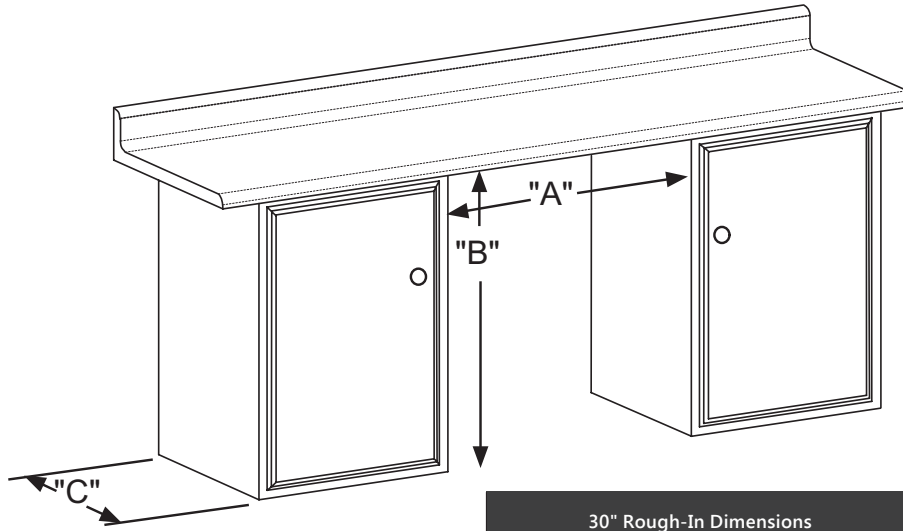

## Shelving Configuration

(6) 10-bottle rollout wine racks  
(1) 8-bottle wine cradle

## Product Dimensions

29<sup>7</sup>/<sub>8</sub>" W x 33<sup>3</sup>/<sub>4</sub>" minimum H x 24<sup>1</sup>/<sub>16</sub>" D  
(including handle)

## Finish/Door Options

Stainless Steel

30" Rough-In Dimensions		
"A"	"B"	"C"
30" (76.2 cm)	34" to 35" (86.4 cm to 88.9 cm)	24" (61 cm)

<b>Width</b>	29 7/8"
<b>Interior Finish</b>	Black
<b>Capacity</b>	Up to 68 wine bottles
<b>Shelving System</b>	Side mount - tray
<b>Shelf Fronts</b>	Natural Maple
<b>Other Storage</b>	NA
<b>Interior Lighting</b>	1 incandescent bulb
<b>Toe Grill Finish</b>	Black
<b>Hinge</b>	Classic Hinge
<b>Handle</b>	Designer