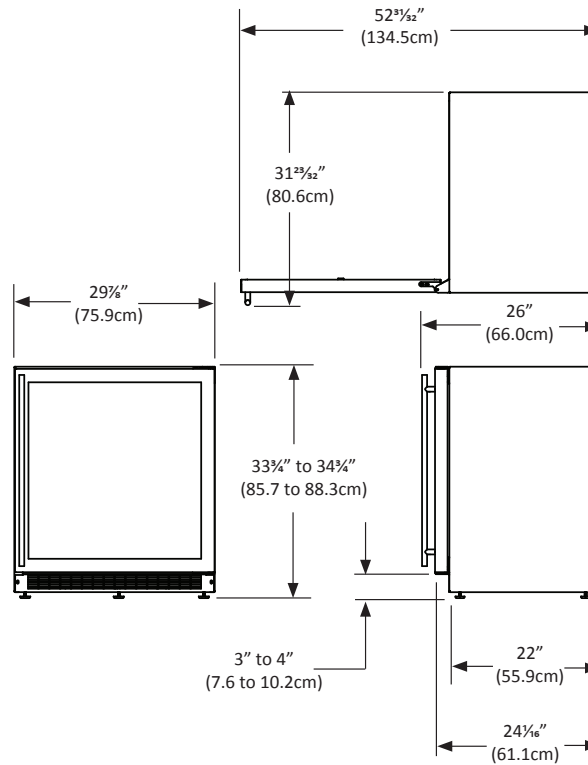

## Product Dimensions

29<sup>7</sup>/<sub>8</sub>" W x 33<sup>3</sup>/<sub>4</sub>" minimum H x 24<sup>1</sup>/<sub>16</sub>" D  
(including handle)

## Finish/Door Options

Stainless Steel

30" Rough-In Dimensions		
"A"	"B"	"C"
30" (76.2 cm)	34" to 35" (86.4 cm to 88.9 cm)	24" (61 cm)

<b>Width</b>	29 7/8"
<b>Interior Finish</b>	Black
<b>Capacity</b>	Up to 68 wine bottles
<b>Shelving System</b>	Side mount - tray
<b>Shelf Fronts</b>	Natural Maple
<b>Other Storage</b>	NA
<b>Interior Lighting</b>	1 incandescent bulb
<b>Toe Grill Finish</b>	Black
<b>Hinge</b>	Classic Hinge
<b>Handle</b>	Designer

<b>Control Type</b>	Marvel Prime™
<b>Temperature Range</b>	40° - 65° F
<b>Lock</b>	NA
<b>Electrical Requirements</b>	120V / 60Hz / 15A
<b>Length of Power Cord</b>	5'
<b>Product Dimensions</b>	29 7/8" W x 33 3/4" H x 22" D
<b>Depth to Front of Door</b>	24 1/16"
<b>Depth to Handle</b>	26"
<b>Depth with door at 90°</b>	52 31/32"
<b>Shipping Weight</b>	191 lbs