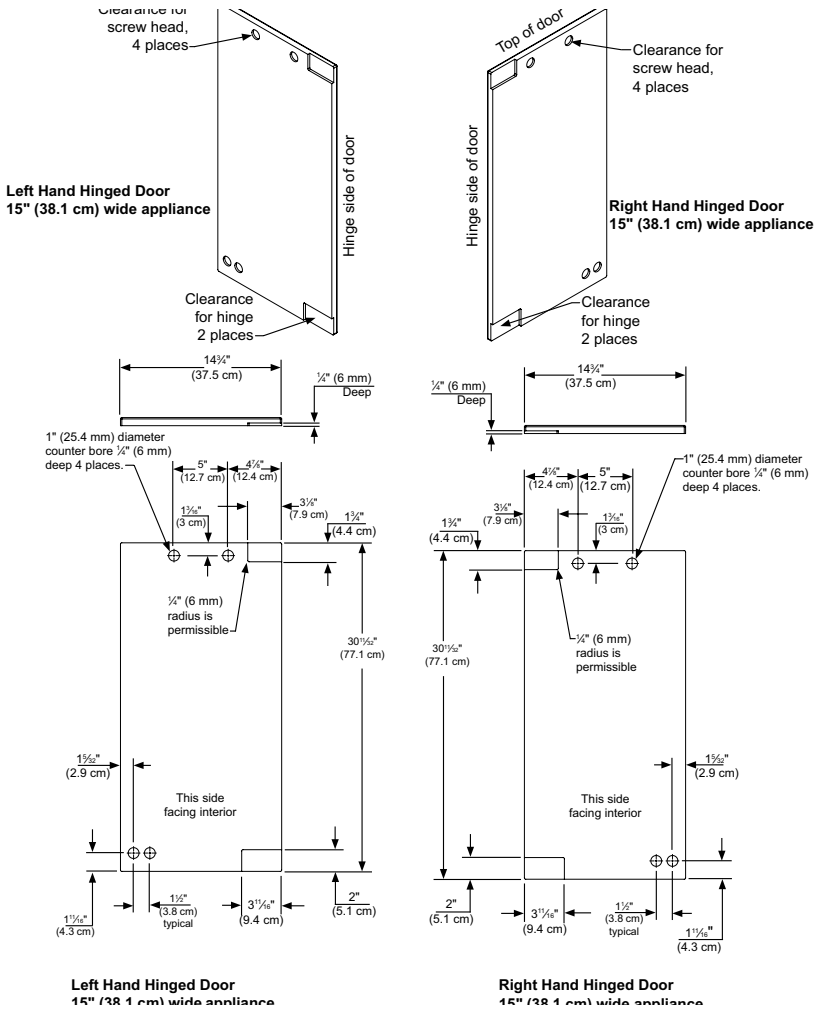

**Based on national average of \$0.12 kWh at 100% operation
Note: Ice production rate optimal when ambient air and water temperature is at or below 72° F.

Ordering Options

Gravity Drain Applications	
Solid Stainless Steel Door, Right Hinge	ML15CLS2RS
Solid Stainless Steel Door, Left Hinge	ML15CLS2LS
Stainless Frame, Glass Door, Right Hinge	ML15CLG2RS
Stainless Frame, Glass Door, Left Hinge	ML15CLG2LS
Black Door, Right Hinge	ML15CLS2RB
Black Door, Left Hinge	ML15CLS2LB
Panel-Ready Solid Overlay Door, Integrated Right Hinge*	ML15CLP3RP
Panel-Ready Solid Overlay Door, Integrated Left Hinge*	ML15CLP3LP
Factory Installed Pump	
Solid Stainless Door, Right Hinge	ML15CPS2RS
Solid Stainless Door, Left Hinge	ML15CPS2LS
Stainless Frame, Glass Door, Right Hinge	ML15CPG2RS
Stainless Frame, Glass Door, Left Hinge	ML15CPG2LS
Black Door, Right Hinge	ML15CPS2RB
Black Door, Left Hinge	ML15CPS2LB
Panel-Ready Solid Overlay Door, Integrated Right Hinge*	ML15CPP3RP
Panel-Ready Solid Overlay Door, Integrated Left Hinge*	ML15CPP3LP

*Easy installation! No panel kit required. Consult your cabinet maker for overlay panel and handle options.

Finish Options

Solid Stainless Steel

Stainless Steel Frame

Solid Overlay (Panel Ready)*

Black

Product Dimensions

Panel Overlay Dimensions (Solid Door)

Rough-In Dimensions

A. Rough-In Width	15"
B. Rough-In Height	34" to 35"
C. Rough-In Depth	24"

Product Dimensions

D. Width	14 7/8"	
E. Height	33 3/4" to 34 3/4"	
Cabinet Depth	21 1/2"	
G. Depth to Front of Door	Solid Door	23 5/8"
	Overlay Door	22 7/8"
H. Depth to Handle	25 1/2" (Stainless Steel)	
I. Depth with door at 90°	Solid Door	37 3/8"
	Overlay Door	38 5/8"