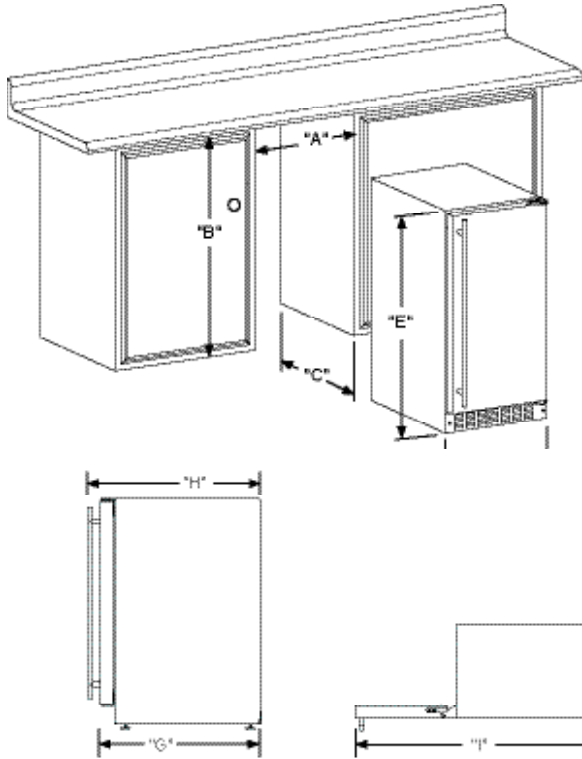

Panel Overlay Dimensions (Solid Door)

Rough-In Dimensions

A. Rough-In Width	15"
B. Rough-In Height	34" to 35"
C. Rough-In Depth	24"

Product Dimensions

D. Width	14 7/8"	
E. Height	33 3/4" to 34 3/4"	
Cabinet Depth	21 1/2"	
G. Depth to Front of Door	Solid Door	23 5/8"
	Overlay Door	22 7/8"
H. Depth to Handle	25 1/2" (Stainless Steel)	
I. Depth with door at 90°	Solid Door	37 3/8"
	Overlay Door	38 5/8"

Product Features

Interior Cabinet Finish	Black
Capacity	35 lbs of Ice Storage
Shelving System	NA
Shelf Fronts	NA
Other Storage	Ice Bin
Interior Lighting	Illuminice™ LED Lighting
Toe Grill Finish	Black
Hinge	Classic Hinge
Handle	Slim Designer Handle (Panel Overlay Does Not Include Handle)
Control Type	Intuit™
Temperature Range	NA
Lock	No
Electrical Requirements	115V / 60Hz / 15A
Length of Power Cord	6'
Shipping Weight	127 lbs
Finishes	Stainless Steel, Overlay, Black
Vacation Mode	Yes
Agency Approvals	CSA