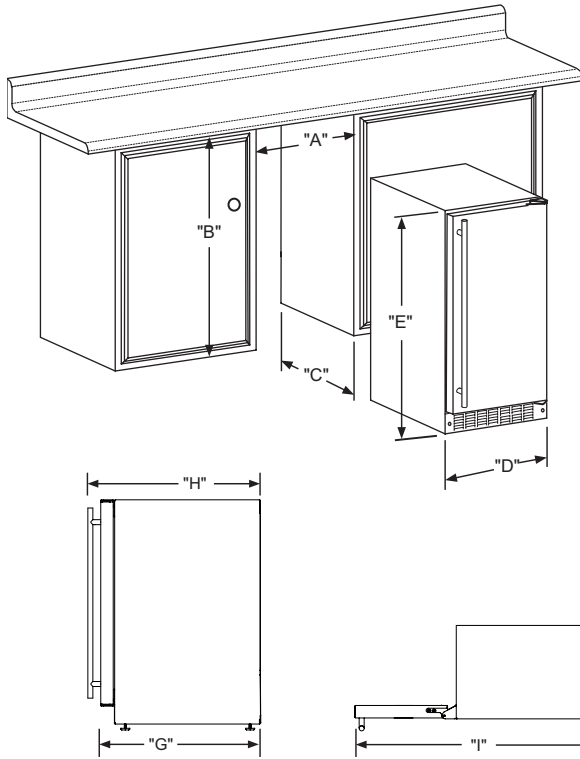

Ordering Options

Gravity Drain Applications	
Solid Stainless Steel Door, Right Hinge	ML15CLS1RS
Solid Stainless Steel Door, Left Hinge	ML15CLS1LS
Stainless Frame, Glass Door, Right Hinge	ML15CLG1RS
Stainless Frame, Glass Door, Left Hinge	ML15CLG1LS
Black Door, Right Hinge	ML15CLS1RB
Black Door, Left Hinge	ML15CLS1LB
Panel-Ready Solid Overlay Door, Integrated Right Hinge*	ML15CLP2RP
Panel-Ready Solid Overlay Door, Integrated Left Hinge*	ML15CLP2LP
Factory Installed Pump	
Solid Stainless Door, Right Hinge	ML15CPS1RS
Solid Stainless Door, Left Hinge	ML15CPS1LS
Stainless Frame, Glass Door, Right Hinge	ML15CPG1RS
Stainless Frame, Glass Door, Left Hinge	ML15CPG1LS
Black Door, Right Hinge	ML15CPS1RB
Black Door, Left Hinge	ML15CPS1LB
Panel-Ready Solid Overlay Door, Integrated Right Hinge*	ML15CPP2RP
Panel-Ready Solid Overlay Door, Integrated Left Hinge*	ML15CPP2LP

*Easy installation! No panel kit required. Consult your cabinet maker for overlay panel and handle options.

Finish Options

Product Dimensions

Panel Overlay Dimensions (Frame Door)

Rough-In Dimensions

A. Rough-In Width	15"
B. Rough-In Height	34" to 35"
C. Rough-In Depth	24"

Product Dimensions

D. Width	14 7/8"	
E. Height	33 3/4" to 34 3/4"	
G. Depth to Front of Door	Solid Door	23 5/8"
	Overlay Door	22 15/16"
H. Depth to Handle	25 9/16" (Stainless Steel)	
I. Depth with door at 90°	Solid Door	37 13/32"
	Overlay Door	38 5/8"