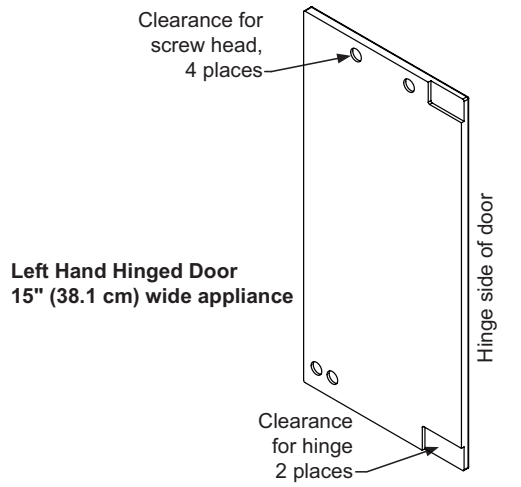

*Easy installation! No panel kit required. Consult your cabinet maker for overlay panel and handle options.

Finish Options

Product Dimensions

Panel Overlay Dimensions (Frame Door)

Rough-In Dimensions

A. Rough-In Width	15"
B. Rough-In Height	34" to 35"
C. Rough-In Depth	24"

Product Dimensions

D. Width	14 7/8"	
E. Height	33 3/4" to 34 3/4"	
G. Depth to Front of Door	Solid Door	23 5/8"
	Overlay Door	22 15/16"
H. Depth to Handle	25 9/16" (Stainless Steel)	
I. Depth with door at 90°	Solid Door	37 13/32"
	Overlay Door	38 5/8"

Product Features

Interior Cabinet Finish	White
Capacity	35 lbs of Ice Storage
Shelving System	NA
Shelf Fronts	NA
Other Storage	Ice Bin
Interior Lighting	Illuminice™ White LED
Toe Grill Finish	Black
Hinge	Classic Hinge
Handle	Slim Designer Handle (Panel Overlay Does Not Include Handle)
Control Type	Intuit™
Temperature Range	NA
Lock	No
Electrical Requirements	120V / 60Hz / 15A
Length of Power Cord	6'
Shipping Weight	127 lbs
Finishes	Stainless Steel, Overlay, Black
Vacation Mode	Yes
Agency Approvals	CSA

Left Hand Hinged Door
15" (38.1 cm) wide appliance

Right Hand Hinged Door
15" (38.1 cm) wide appliance

Left Hand Hinged Door
15" (38.1 cm) wide appliance

Right Hand Hinged Door
15" (38.1 cm) wide appliance