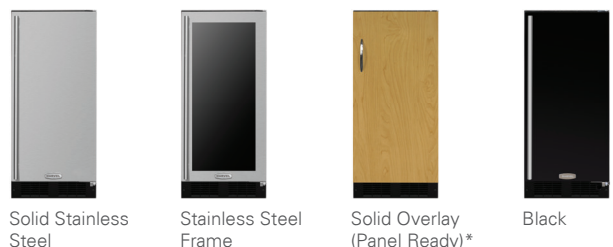

Finish Options