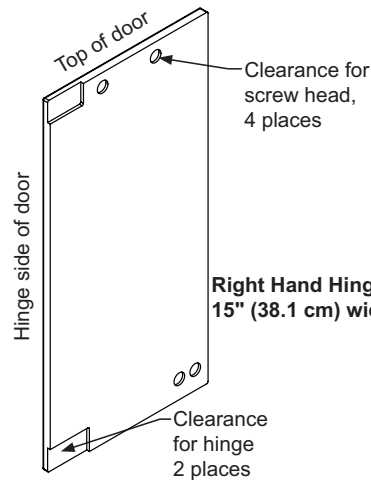

*Easy installation! No panel kit required. Consult your cabinet maker for overlay panel and handle options.

Finish Options

Product Dimensions

Panel Overlay Dimensions (Frame Door)

Rough-In Dimensions

A. Rough-In Width	15"
B. Rough-In Height	34" to 35"
C. Rough-In Depth	24"

Product Dimensions

D. Width	14 7/8"	
E. Height	33 3/4" to 34 3/4"	
G. Depth to Front of Door	Solid Door	23 5/8"
	Overlay Door	22 15/16"
H. Depth to Handle	25 9/16" (Stainless Steel)	
I. Depth with door at 90°	Solid Door	37 13/32"
	Overlay Door	38 5/8"

Product Features

Interior Cabinet Finish	White
Capacity	35 lbs of Ice Storage
Shelving System	NA
Shelf Fronts	NA
Other Storage	Ice Bin
Interior Lighting	Illuminice™ White LED
Toe Grill Finish	Black
Hinge	Classic Hinge
Handle	Slim Designer Handle (Panel Overlay Does Not Include Handle)
Control Type	Intuit™
Temperature Range	NA
Lock	No
Electrical Requirements	120V / 60Hz / 15A
Length of Power Cord	6'
Shipping Weight	127 lbs
Finishes	Stainless Steel, Overlay, Black
Vacation Mode	Yes
Agency Approvals	CSA

Left Hand Hinged Door
15" (38.1 cm) wide appliance

Right Hand Hinged Door
15" (38.1 cm) wide appliance

Left Hand Hinged Door
15" (38.1 cm) wide appliance

Right Hand Hinged Door
15" (38.1 cm) wide appliance