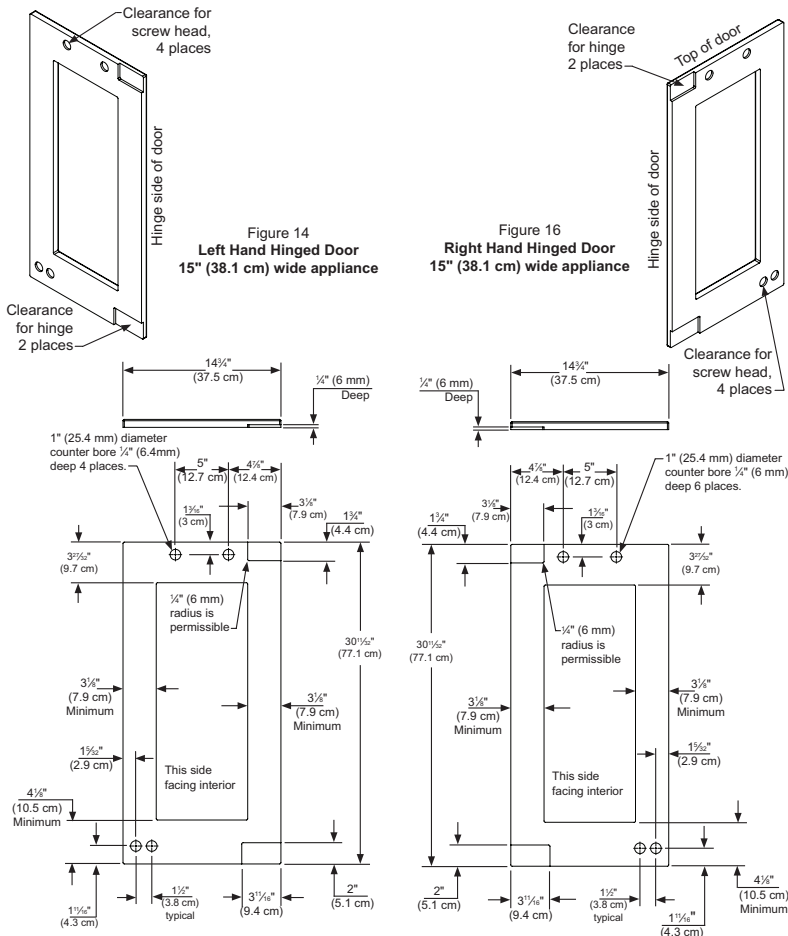

Ordering Options

Gravity Drain Applications	
Solid Stainless Steel Door, Right Hinge	ML15CLS1RS
Solid Stainless Steel Door, Left Hinge	ML15CLS1LS
Stainless Frame, Glass Door, Right Hinge	ML15CLG1RS
Stainless Frame, Glass Door, Left Hinge	ML15CLG1LS
Black Door, Right Hinge	ML15CLS1RB
Black Door, Left Hinge	ML15CLS1LB
Panel-Ready Solid Overlay Door, Integrated Right Hinge*	ML15CLP2RP
Panel-Ready Solid Overlay Door, Integrated Left Hinge*	ML15CLP2LP
Factory Installed Pump	
Solid Stainless Door, Right Hinge	ML15CPS1RS
Solid Stainless Door, Left Hinge	ML15CPS1LS
Stainless Frame, Glass Door, Right Hinge	ML15CPG1RS
Stainless Frame, Glass Door, Left Hinge	ML15CPG1LS
Black Door, Right Hinge	ML15CPS1RB
Black Door, Left Hinge	ML15CPS1LB
Panel-Ready Solid Overlay Door, Integrated Right Hinge*	ML15CPP2RP
Panel-Ready Solid Overlay Door, Integrated Left Hinge*	ML15CPP2LP

*Easy installation! No panel kit required. Consult your cabinet maker for overlay panel and handle options.

Finish Options

Product Dimensions

Panel Overlay Dimensions (Frame Door)

Rough-In Dimensions

A. Rough-In Width	15"
B. Rough-In Height	34" to 35"
C. Rough-In Depth	24"

Product Dimensions

D. Width	14 7/8"	
E. Height	33 3/4" to 34 3/4"	
G. Depth to Front of Door	Solid Door	23 5/8"
	Overlay Door	22 15/16"
H. Depth to Handle	25 9/16" (Stainless Steel)	
I. Depth with door at 90°	Solid Door	37 13/32"
	Overlay Door	38 5/8"

Left Hand Hinged Door
15" (38.1 cm) wide appliance

Right Hand Hinged Door
15" (38.1 cm) wide appliance

Left Hand Hinged Door
15" (38.1 cm) wide appliance

Right Hand Hinged Door
15" (38.1 cm) wide appliance