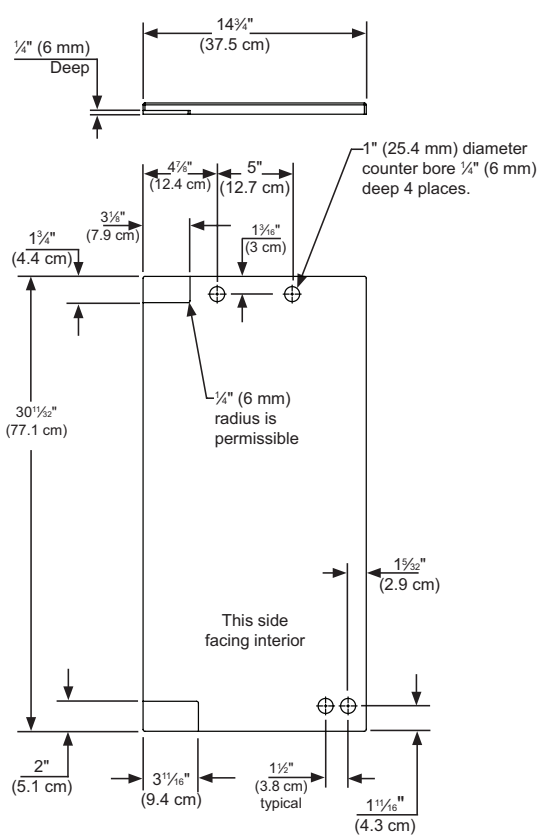

*Easy installation! No panel kit required. Consult your cabinet maker for overlay panel and handle options.

Finish Options

Product Dimensions

Panel Overlay Dimensions (Frame Door)

Rough-In Dimensions

A. Rough-In Width	15"
B. Rough-In Height	34" to 35"
C. Rough-In Depth	24"

Product Dimensions

D. Width	14 7/8"	
E. Height	33 3/4" to 34 3/4"	
G. Depth to Front of Door	Solid Door	23 5/8"
	Overlay Door	22 15/16"
H. Depth to Handle	25 9/16" (Stainless Steel)	
I. Depth with door at 90°	Solid Door	37 13/32"
	Overlay Door	38 5/8"

For comprehensive installation instructions, please visit www.marvelrefrigeration.com to access the owner's guide.

Panel Overlay Dimensions (Solid Door)

For comprehensive installation instructions, please visit www.marvelrefrigeration.com to access the owner's guide.

Left Hand Hinged Door
15" (38.1 cm) wide appliance

Right Hand Hinged Door
15" (38.1 cm) wide appliance

Left Hand Hinged Door
15" (38.1 cm) wide appliance

Right Hand Hinged Door
15" (38.1 cm) wide appliance