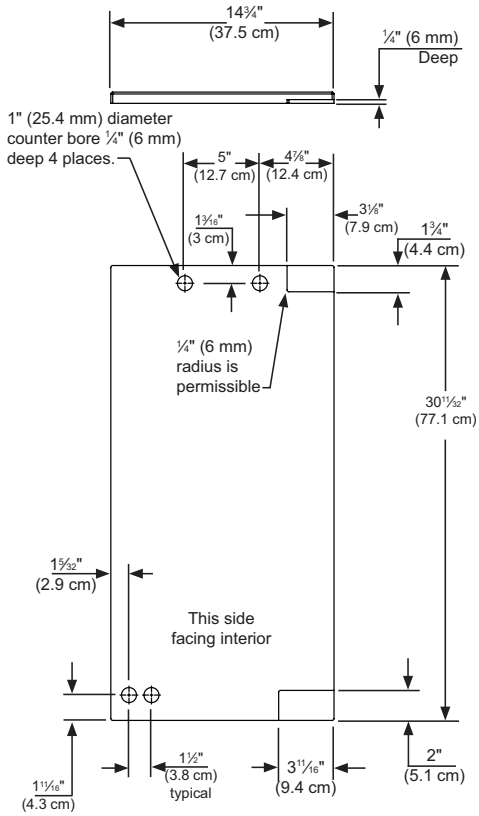

*Easy installation! No panel kit required. Consult your cabinet maker for overlay panel and handle options.

Finish Options

Product Dimensions

Panel Overlay Dimensions (Frame Door)

Rough-In Dimensions

A. Rough-In Width	15"
B. Rough-In Height	34" to 35"
C. Rough-In Depth	24"

Product Dimensions

D. Width	14 7/8"	
E. Height	33 3/4" to 34 3/4"	
G. Depth to Front of Door	Solid Door	23 5/8"
	Overlay Door	22 15/16"
H. Depth to Handle	25 9/16" (Stainless Steel)	
I. Depth with door at 90°	Solid Door	37 13/32"
	Overlay Door	38 5/8"

For comprehensive installation instructions, please visit www.marvelrefrigeration.com to access the owner's guide.

Panel Overlay Dimensions (Solid Door)

For comprehensive installation instructions, please visit www.marvelrefrigeration.com to access the owner's guide.

Left Hand Hinged Door
15" (38.1 cm) wide appliance

Right Hand Hinged Door
15" (38.1 cm) wide appliance

Left Hand Hinged Door
15" (38.1 cm) wide appliance

Right Hand Hinged Door
15" (38.1 cm) wide appliance