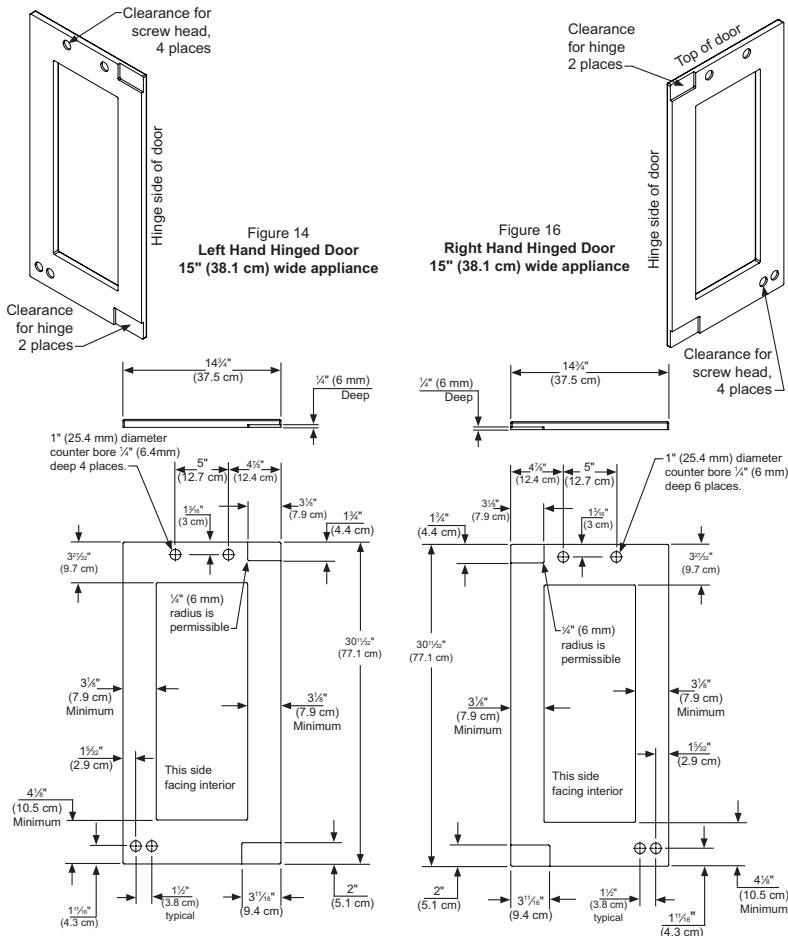

*Easy installation! No panel kit required. Consult your cabinet maker for overlay panel and handle options.

Finish Options

Product Dimensions

Rough-In Dimensions

A. Rough-In Width	15"
B. Rough-In Height	34" to 35"
C. Rough-In Depth	24"

Product Dimensions

D. Width	14 7/8"	
E. Height	33 3/4" to 34 3/4"	
G. Depth to Front of Door	Solid Door	23 5/8"
	Overlay Door	22 15/16"
H. Depth to Handle	25 9/16' (Stainless Steel)	
I. Depth with door at 90°	Solid Door	37 13/32"
	Overlay Door	38 5/8"

Panel Overlay Dimensions (Frame Door)

For comprehensive installation instructions, please visit www.marvelrefrigeration.com to access the owner's guide.

Panel Overlay Dimensions (Solid Door)

Left Hand Hinged Door
15" (38.1 cm) wide appliance

Right Hand Hinged Door
15" (38.1 cm) wide appliance

Left Hand Hinged Door
15" (38.1 cm) wide appliance

Right Hand Hinged Door
15" (38.1 cm) wide appliance

For comprehensive installation instructions, please visit www.marvelrefrigeration.com to access the owner's guide.