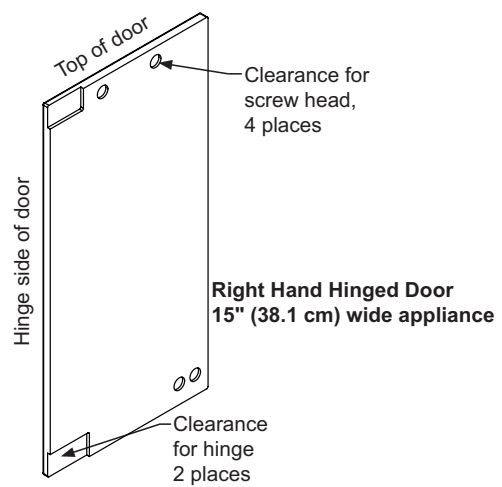

Product Dimensions

D. Width	14 7/8"	
E. Height	33 3/4" to 34 3/4"	
G. Depth to Front of Door	Solid Door	23 5/8"
	Overlay Door	22 15/16"
H. Depth to Handle	25 9/16' (Stainless Steel)	
I. Depth with door at 90°	Solid Door	37 13/32"
	Overlay Door	38 5/8"

Product Features

Interior Cabinet Finish	White
Capacity	35 lbs of Ice Storage
Shelving System	NA
Shelf Fronts	NA
Other Storage	Ice Bin
Interior Lighting	Illuminice™ White LED
Toe Grill Finish	Black
Hinge	Classic Hinge
Handle	Slim Designer Handle (Panel Overlay Does Not Include Handle)
Control Type	Intuit™
Temperature Range	NA
Lock	No
Electrical Requirements	120V / 60Hz / 15A
Length of Power Cord	6'
Shipping Weight	127 lbs
Finishes	Stainless Steel, Overlay, Black
Vacation Mode	Yes
Agency Approvals	CSA

Panel Overlay Dimensions (Frame Door)

For comprehensive installation instructions, please visit www.marvelrefrigeration.com to access the owner's guide.

Panel Overlay Dimensions (Solid Door)

Left Hand Hinged Door
15" (38.1 cm) wide appliance

Right Hand Hinged Door
15" (38.1 cm) wide appliance

Left Hand Hinged Door
15" (38.1 cm) wide appliance

Right Hand Hinged Door
15" (38.1 cm) wide appliance

For comprehensive installation instructions, please visit www.marvelrefrigeration.com to access the owner's guide.