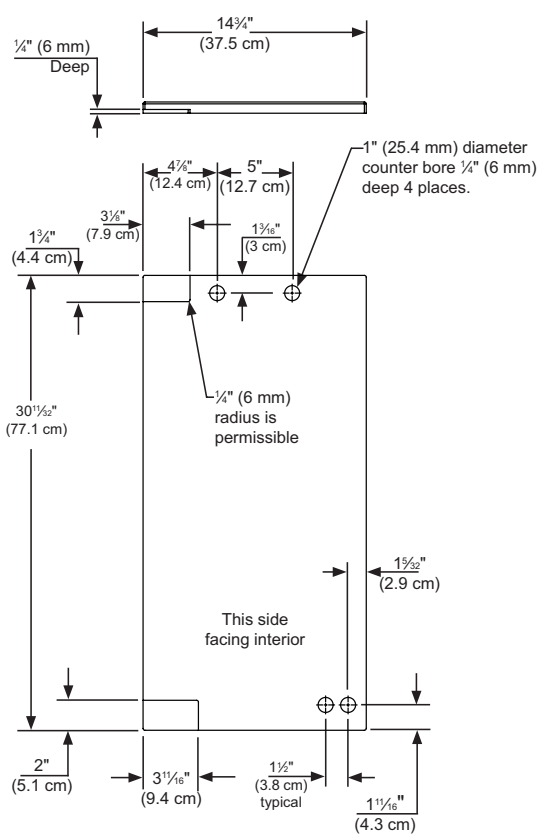

*Easy installation! No panel kit required. Consult your cabinet maker for overlay panel and handle options.

Finish Options

Product Dimensions

Rough-In Dimensions

A. Rough-In Width	15"
B. Rough-In Height	34" to 35"
C. Rough-In Depth	24"

Product Dimensions

D. Width	14 7/8"	
E. Height	33 3/4" to 34 3/4"	
G. Depth to Front of Door	Solid Door	23 5/8"
	Overlay Door	22 15/16"
H. Depth to Handle	25 9/16' (Stainless Steel)	
I. Depth with door at 90°	Solid Door	37 13/32"
	Overlay Door	38 5/8"

Panel Overlay Dimensions (Frame Door)

For comprehensive installation instructions, please visit www.marvelrefrigeration.com to access the owner's guide.

Panel Overlay Dimensions (Solid Door)

Left Hand Hinged Door
15" (38.1 cm) wide appliance

Right Hand Hinged Door
15" (38.1 cm) wide appliance

Left Hand Hinged Door
15" (38.1 cm) wide appliance

Right Hand Hinged Door
15" (38.1 cm) wide appliance

For comprehensive installation instructions, please visit www.marvelrefrigeration.com to access the owner's guide.