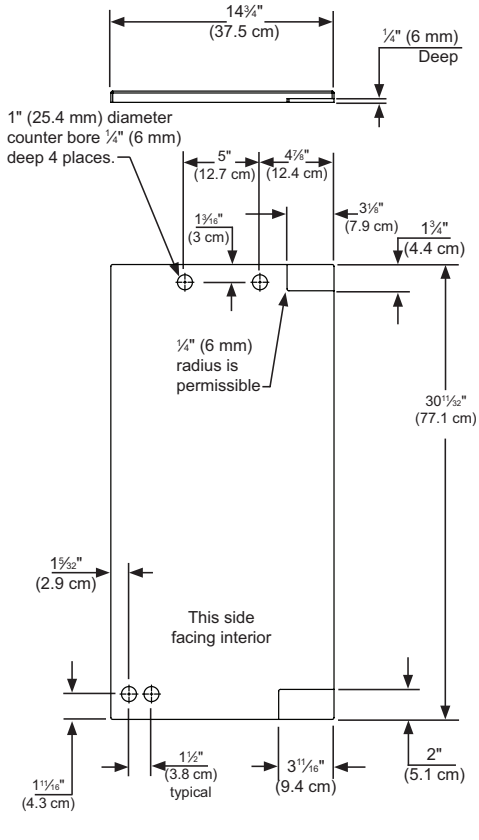

*Easy installation! No panel kit required. Consult your cabinet maker for overlay panel and handle options.

Finish Options

Product Dimensions

Rough-In Dimensions

A. Rough-In Width	15"
B. Rough-In Height	34" to 35"
C. Rough-In Depth	24"

Product Dimensions

D. Width	14 7/8"	
E. Height	33 3/4" to 34 3/4"	
G. Depth to Front of Door	Solid Door	23 5/8"
	Overlay Door	22 15/16"
H. Depth to Handle	25 9/16' (Stainless Steel)	
I. Depth with door at 90°	Solid Door	37 13/32"
	Overlay Door	38 5/8"

Panel Overlay Dimensions (Frame Door)

For comprehensive installation instructions, please visit www.marvelrefrigeration.com to access the owner's guide.

Panel Overlay Dimensions (Solid Door)

Left Hand Hinged Door
15" (38.1 cm) wide appliance

Right Hand Hinged Door
15" (38.1 cm) wide appliance

Left Hand Hinged Door
15" (38.1 cm) wide appliance

Right Hand Hinged Door
15" (38.1 cm) wide appliance

For comprehensive installation instructions, please visit www.marvelrefrigeration.com to access the owner's guide.