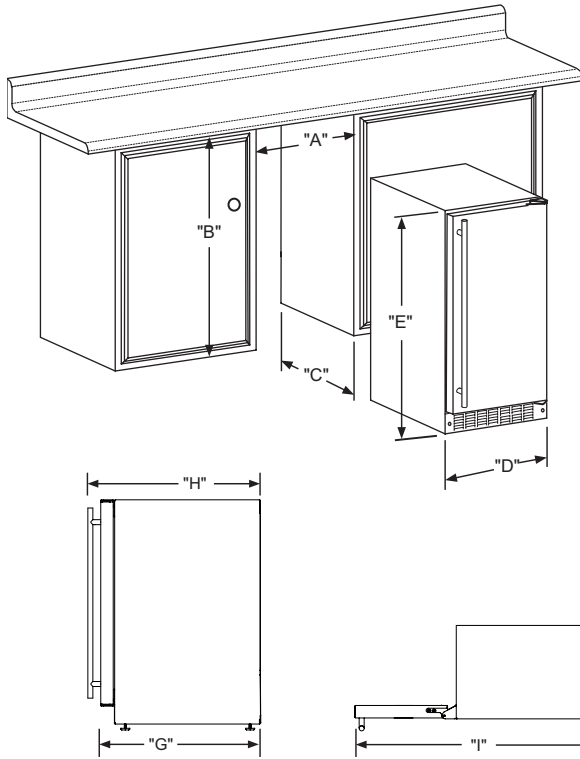

Ordering Options

Gravity Drain Applications	
Solid Stainless Steel Door, Right Hinge	ML15CLS1RS
Solid Stainless Steel Door, Left Hinge	ML15CLS1LS
Stainless Frame, Glass Door, Right Hinge	ML15CLG1RS
Stainless Frame, Glass Door, Left Hinge	ML15CLG1LS
Black Door, Right Hinge	ML15CLS1RB
Black Door, Left Hinge	ML15CLS1LB
Panel-Ready Solid Overlay Door, Integrated Right Hinge*	ML15CLP2RP
Panel-Ready Solid Overlay Door, Integrated Left Hinge*	ML15CLP2LP
Factory Installed Pump	
Solid Stainless Door, Right Hinge	ML15CPS1RS
Solid Stainless Door, Left Hinge	ML15CPS1LS
Stainless Frame, Glass Door, Right Hinge	ML15CPG1RS
Stainless Frame, Glass Door, Left Hinge	ML15CPG1LS
Black Door, Right Hinge	ML15CPS1RB
Black Door, Left Hinge	ML15CPS1LB
Panel-Ready Solid Overlay Door, Integrated Right Hinge*	ML15CPP2RP
Panel-Ready Solid Overlay Door, Integrated Left Hinge*	ML15CPP2LP

*Easy installation! No panel kit required. Consult your cabinet maker for overlay panel and handle options.

Finish Options

Product Dimensions

Rough-In Dimensions

A. Rough-In Width	15"
B. Rough-In Height	34" to 35"
C. Rough-In Depth	24"

Product Dimensions

D. Width	14 7/8"	
E. Height	33 3/4" to 34 3/4"	
G. Depth to Front of Door	Solid Door	23 5/8"
	Overlay Door	22 15/16"
H. Depth to Handle	25 9/16' (Stainless Steel)	
I. Depth with door at 90°	Solid Door	37 13/32"
	Overlay Door	38 5/8"