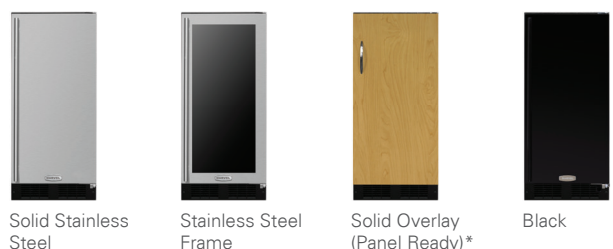

Finish Options