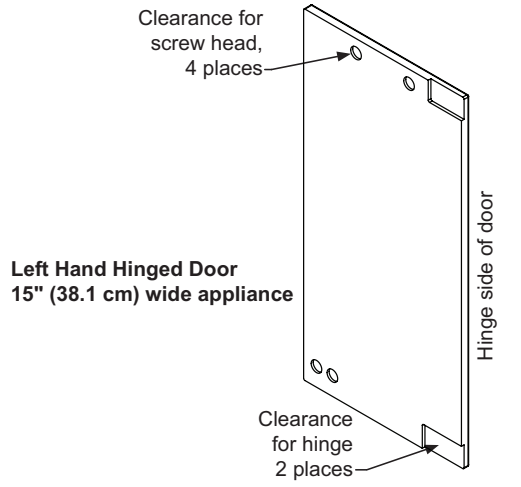

Product Dimensions

D. Width	14 7/8"	
E. Height	33 3/4" to 34 3/4"	
G. Depth to Front of Door	Solid Door	23 5/8"
	Overlay Door	22 15/16"
H. Depth to Handle	25 9/16' (Stainless Steel)	
I. Depth with door at 90°	Solid Door	37 13/32"
	Overlay Door	38 5/8"

Product Features

Interior Cabinet Finish	White
Capacity	35 lbs of Ice Storage
Shelving System	NA
Shelf Fronts	NA
Other Storage	Ice Bin
Interior Lighting	Illuminice™ White LED
Toe Grill Finish	Black
Hinge	Classic Hinge
Handle	Slim Designer Handle (Panel Overlay Does Not Include Handle)
Control Type	Intuit™
Temperature Range	NA
Lock	No
Electrical Requirements	120V / 60Hz / 15A
Length of Power Cord	6'
Shipping Weight	127 lbs
Finishes	Stainless Steel, Overlay, Black
Vacation Mode	Yes
Agency Approvals	CSA

Panel Overlay Dimensions (Frame Door)

For comprehensive installation instructions, please visit www.marvelrefrigeration.com to access the owner's guide.

Panel Overlay Dimensions (Solid Door)

Left Hand Hinged Door
15" (38.1 cm) wide appliance

Right Hand Hinged Door
15" (38.1 cm) wide appliance

Left Hand Hinged Door
15" (38.1 cm) wide appliance

Right Hand Hinged Door
15" (38.1 cm) wide appliance

For comprehensive installation instructions, please visit www.marvelrefrigeration.com to access the owner's guide.