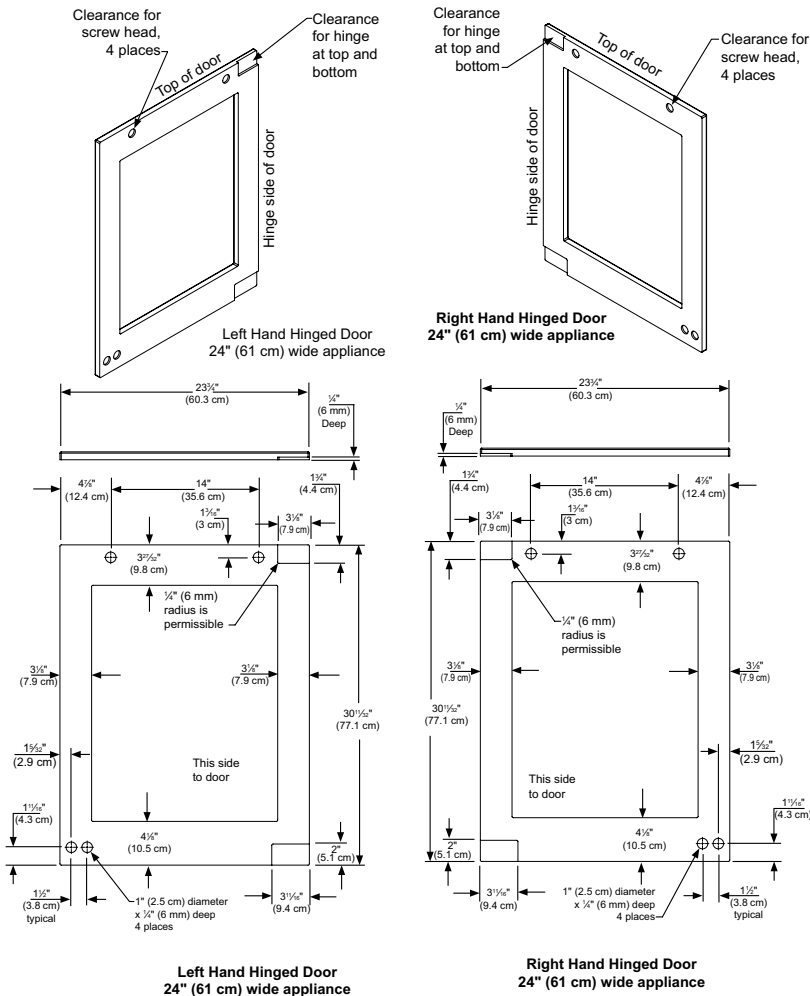

## Product Dimensions

## Panel Overlay Dimensions

## Rough-In Dimensions

A. Rough-In Width	24"
B. Rough-In Height	34 1/4" to 35 1/25"
C. Rough-In Depth	24"

## Product Dimensions

D. Width	23 7/8"	
E. Height	34" to 35"	
F. Depth	21 1/2"	
G. Depth to Front of Door	Overlay Door	22 7/8" Without Handle
H. Depth to Handle	26 7/32" (Stainless Steel)	
I. Depth with door at 90°	Solid Door	46 13/32"
	Overlay Door	46 1/2"