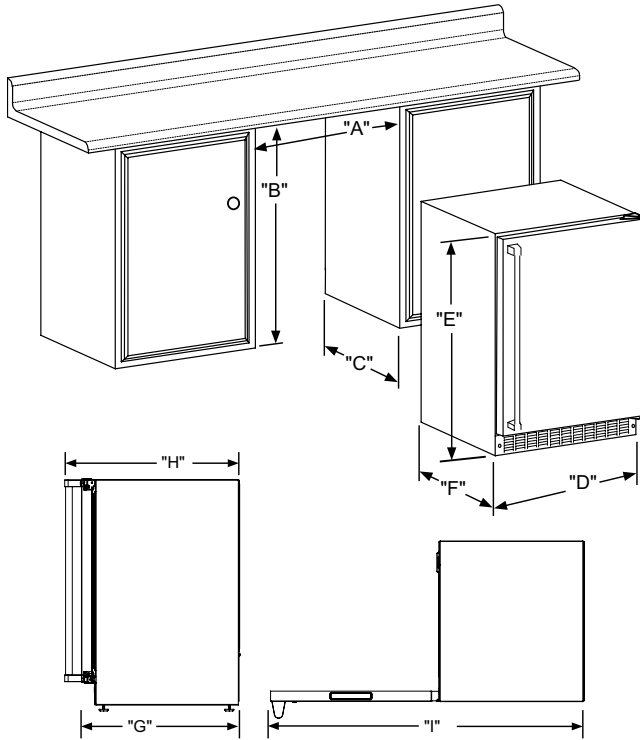

## Product Dimensions

## Panel Overlay Dimensions

## Rough-In Dimensions

A. Rough-In Width	24"
B. Rough-In Height	34 1/4" to 35 1/25"
C. Rough-In Depth	24"

## Product Dimensions

D. Width	23 7/8"	
E. Height	34" to 35"	
F. Depth	21 1/2"	
G. Depth to Front of Door	Overlay Door	22 7/8" Without Handle
H. Depth to Handle	26 7/32" (Stainless Steel)	
I. Depth with door at 90°	Solid Door	46 13/32"
	Overlay Door	46 1/2"