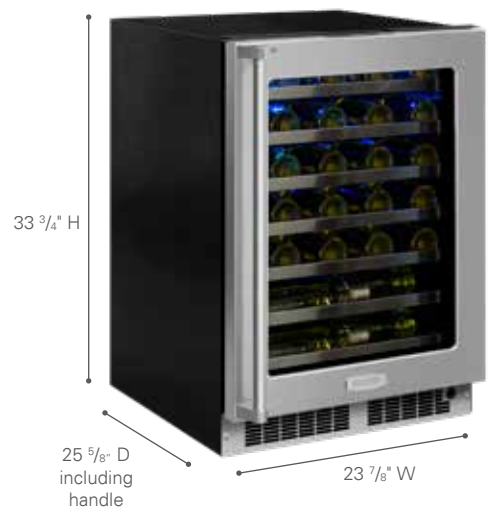

Ordering Options

Stainless Frame, Glass Door with Lock, Integrated Right Hinge, Professional Handle	MP24WSG5RS
Stainless Frame, Glass Door with Lock, Integrated Left Hinge, Professional Handle	MP24WSG5LS
Panel-Ready Framed Glass Door with Lock, Integrated Right Hinge (Handle Not Included)*	MP24WSF5RP
Panel-Ready Framed Glass Door with Lock, Integrated Left Hinge (Handle Not Included)*	MP24WSF5LP

*Easy installation! No panel kit required. Consult your cabinet maker for overlay panel and handle options.