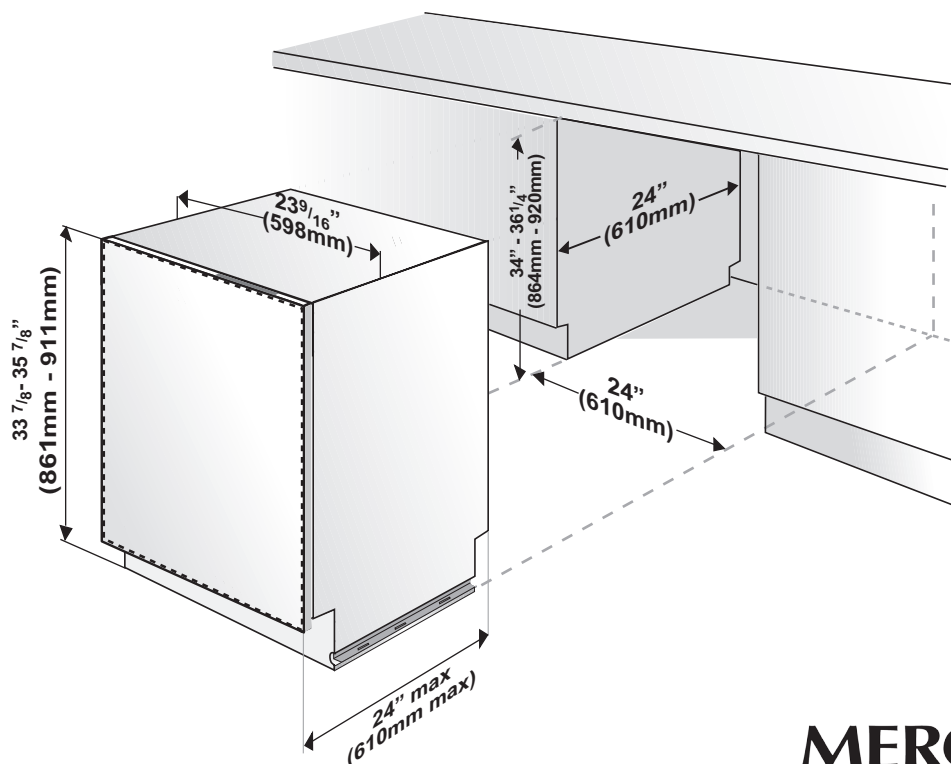

Interior Features

- **Adjustable Top Rack**
Two positions allows you to accommodate taller glasses in the upper rack or larger pans in the bottom rack.
- **Adjustable Tines on Lower Rack**
Four rows of tines can be adjusted for easier loading of pans.
- **Stemware Cradles**
Two stemware cradles gently hold wine glasses to prevent damage.
- **Sliding One-Piece Cutlery Basket**
Every load is different. And the sliding cutlery basket makes it easier to fit everything in every load.
- **Holds 14 Place Settings**

www.aga-ranges.com by 

MERCURY

24" Built-In Tall Tub Dishwasher

AMCTTDW

Technical Details	
Height (Adjustable)	33-7/8" – 35-7/8"
Width	23-9/16"
Depth	22-3/16"
Depth with 90° Door Open	47-1/4"
Shipping Weight (Approx.)	97 lbs.
Power Supply Location	Back Bottom Middle
Water Inlet Location	Front Bottom Left
Water Usage (Gallons) – Normal Cycle	3.5-5.0
Water Pressure (PSI)	4.35 - 145 psi
Water Heating Element Rating	1240 watts
Inlet Water Temperature	120°F (49°C) required
Electrical Requirement	12 amps, 120V / 60 Hz Includes 4' electrical cord
Number of Wash Levels	6
Sound Level	48dB