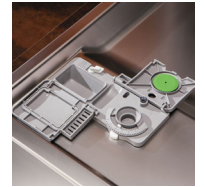

MERCURY

24" Built-In Tall Tub Dishwasher

AMCTTDW

Performance Features

- **Multi-Level Washing for Wash-It-Once Results**
Variable pressure washing with three spray arms, sensor monitors to assess the soil level of dishes, and a triple filtration system to remove even the smallest particles all work in harmony to make sure your dishes are clean the first time.
- **Condensate Quick Dry**
Moisture condensates on the cooler stainless steel tank and door and drains to the sump area for quick and efficient drying.
- **Quiet Operation**
Three layers of insulation create one of the quietest dishwashers on the market.
- **6 Cycles with 4 Options**
Cycles include Pots/Pans Plus (extra-heavy); Pots/Pans (heavy); Regular Wash (normal); Daily Wash (medium); Quick Wash (35 minutes!); Rinse/Hold (pre-rinse).
Options include Half Load to save energy; Auto Tablet detects rinse aid and automatically sets drying time duration; Delay Start lets you delay activation for up to 24 hours; Sanitize brings the water temperature up to NSF requirements.
 - » LCD screen displays remaining run time.
 - » Floor indicator light discreetly displays on floor while dishwasher is running.

Interior Features

- **Adjustable Top Rack**
Two positions allows you to accommodate taller glasses in the upper rack or larger pans in the bottom rack.
- **Adjustable Tines on Lower Rack**
Four rows of tines can be adjusted for easier loading of pans.
- **Stemware Cradles**
Two stemware cradles gently hold wine glasses to prevent damage.
- **Sliding One-Piece Cutlery Basket**
Every load is different. And the sliding cutlery basket makes it easier to fit everything in every load.
- **Holds 14 Place Settings**