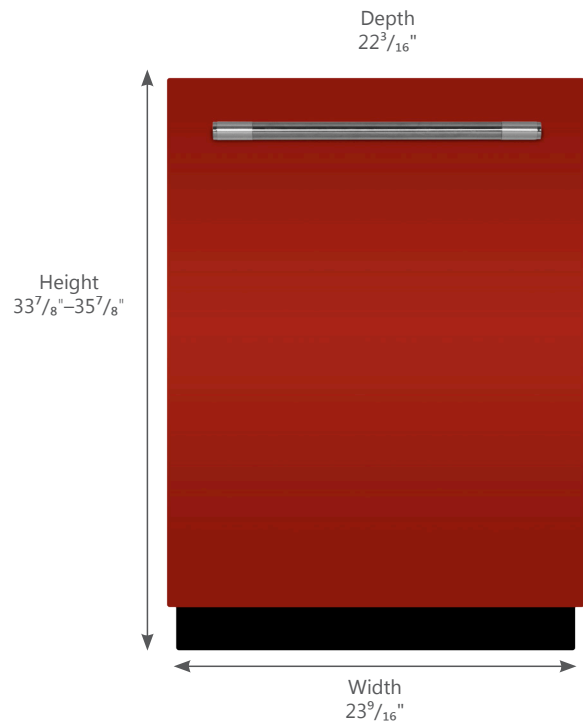

www.aga-ranges.com by 

MERCURY

24" Built-In Tall Tub Dishwasher

AMCTTDW

Technical Details	
Height (Adjustable)	33-7/8" – 35-7/8"
Width	23-9/16"
Depth	22-3/16"
Depth with 90° Door Open	47-1/4"
Shipping Weight (Approx.)	97 lbs.
Power Supply Location	Back Bottom Middle
Water Inlet Location	Front Bottom Left
Water Usage (Gallons) – Normal Cycle	3.5-5.0
Water Pressure (PSI)	4.35 - 145 psi
Water Heating Element Rating	1240 watts
Inlet Water Temperature	120°F (49°C) required
Electrical Requirement	12 amps, 120V / 60 Hz Includes 4' electrical cord
Number of Wash Levels	6
Sound Level	48dB