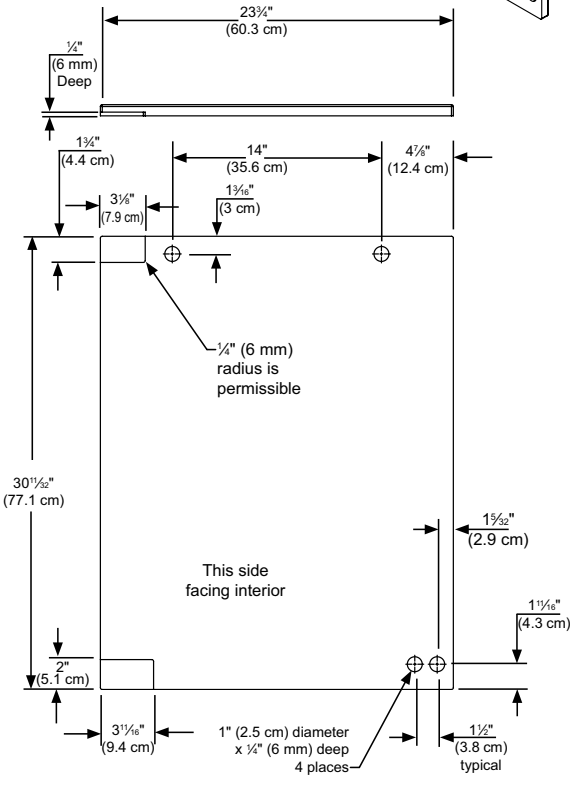

Product Dimensions

Panel Overlay Dimensions (Framed Door)

Rough-In Dimensions

A. Rough-In Width	24"	
B. Rough-In Height	Solid Door	34" to 35"
	Overlay Door	34" 1/4 to 35" 1/4
C. Rough-In Depth	24"	

Product Dimensions

D. Width	23 7/8"	
E. Height	Solid Door	33 3/4" to 34 3/4"
	Overlay Door	34" to 35"
F. Depth	21 1/2"	
G. Depth to Front of Door	Solid Door	23 23/32"
	Overlay Door	22 7/8" Without Handle
H. Depth to Handle	25 21/32" (Stainless Steel)	
I. Depth with door at 90°	Solid Door	46 13/32"
	Overlay Door	46 1/2"

Product Features

Interior Cabinet Finish	Black
Capacity	Up to 7 wine bottles Up to 162 12-oz cans
Shelving System	Cantilever
Shelf Fronts	Black Steel Framed
Other Storage	3-in-1 Split Convertible Shelf™ MaxStore™ Bin
Interior Lighting	White LED
Toe Grill Finish	Black
Hinge	Classic Hinge
Handle	Slim Designer Handle (Panel Overlay Does Not Include Handle)
Control Type	Intuit™
Temperature Range	34° to 42° F
Lock	No
Electrical Requirements	120V / 60Hz / 15A
Length of Power Cord	6'
Shipping Weight	160 lbs
Finishes	Stainless Steel, Overlay, Black
Vacation Mode	Yes
Agency Approvals	CSA, ENERGY STAR

For comprehensive installation instructions, please visit www.marvelrefrigeration.com to access the owner's guide.

Panel Overlay Dimensions (Solid Door)

Left Hand Hinged Door
24" (61 cm) wide appliance

Right Hand Hinged Door
24" (61 cm) wide appliance