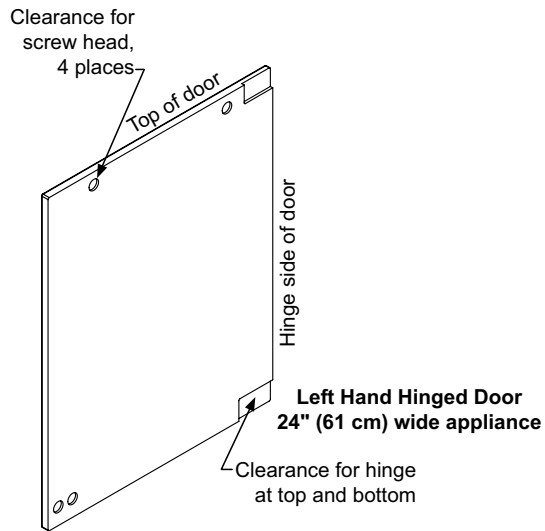

Ordering Options

Stainless Frame, Glass Door, Right Hinge, Stainless Designer Handle	ML24BRG2RS
Stainless Frame, Glass Door, Left Hinge, Stainless Designer Handle	ML24BRG2LS
Smooth Black Frame, Glass Door, Right Hinge, Black Designer Handle	ML24BRG2RB
Smooth Black Frame, Glass Door, Left Hinge, Black Designer Handle	ML24BRG2LB
Panel-Ready Framed Glass Door, Integrated Right Hinge (Handle Not Included)*	ML24BRF3RP
Panel-Ready Framed Glass Door, Integrated Left Hinge (Handle Not Included)*	ML24BRF3LP
Panel-Ready Solid Overlay Door, Integrated Right Hinge (Handle Not Included)*	ML24BRP3RP
Panel-Ready Solid Overlay Door, Integrated Left Hinge (Handle Not Included)*	ML24BRP3LP

Product Dimensions

Panel Overlay Dimensions (Framed Door)

Rough-In Dimensions

A. Rough-In Width	24"	
B. Rough-In Height	Solid Door	34" to 35"
	Overlay Door	34" 1/4 to 35" 1/4
C. Rough-In Depth	24"	

Product Dimensions

D. Width	23 7/8"	
E. Height	Solid Door	33 3/4" to 34 3/4"
	Overlay Door	34" to 35"
F. Depth	21 1/2"	
G. Depth to Front of Door	Solid Door	23 23/32"
	Overlay Door	22 7/8" Without Handle
H. Depth to Handle	25 21/32" (Stainless Steel)	
I. Depth with door at 90°	Solid Door	46 13/32"
	Overlay Door	46 1/2"

For comprehensive installation instructions, please visit www.marvelrefrigeration.com to access the owner's guide.

Panel Overlay Dimensions (Solid Door)

Left Hand Hinged Door
24" (61 cm) wide appliance

Right Hand Hinged Door
24" (61 cm) wide appliance