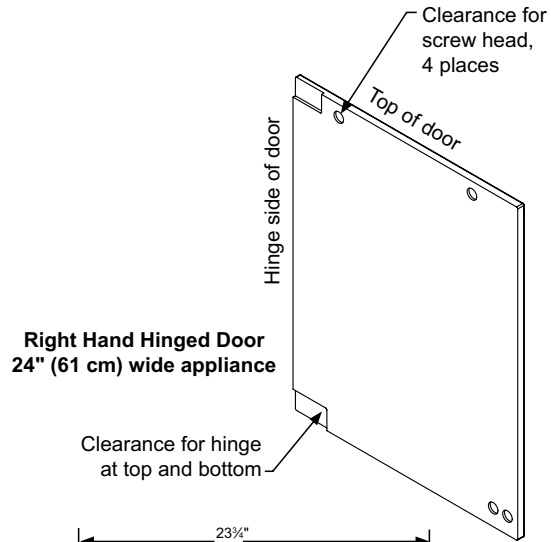

Product Dimensions

Panel Overlay Dimensions (Framed Door)

Rough-In Dimensions

A. Rough-In Width	24"	
B. Rough-In Height	Solid Door	34" to 35"
	Overlay Door	34" 1/4 to 35" 1/4
C. Rough-In Depth	24"	

Product Dimensions

D. Width	23 7/8"	
E. Height	Solid Door	33 3/4" to 34 3/4"
	Overlay Door	34" to 35"
F. Depth	21 1/2"	
G. Depth to Front of Door	Solid Door	23 23/32"
	Overlay Door	22 7/8" Without Handle
H. Depth to Handle	25 21/32" (Stainless Steel)	
I. Depth with door at 90°	Solid Door	46 13/32"
	Overlay Door	46 1/2"

Product Features

Interior Cabinet Finish	Black
Capacity	Up to 7 wine bottles Up to 162 12-oz cans
Shelving System	Cantilever
Shelf Fronts	Black Steel Framed
Other Storage	3-in-1 Split Convertible Shelf™ MaxStore™ Bin
Interior Lighting	White LED
Toe Grill Finish	Black
Hinge	Classic Hinge
Handle	Slim Designer Handle (Panel Overlay Does Not Include Handle)
Control Type	Intuit™
Temperature Range	34° to 42° F
Lock	No
Electrical Requirements	120V / 60Hz / 15A
Length of Power Cord	6'
Shipping Weight	160 lbs
Finishes	Stainless Steel, Overlay, Black
Vacation Mode	Yes
Agency Approvals	CSA, ENERGY STAR

For comprehensive installation instructions, please visit www.marvelrefrigeration.com to access the owner's guide.

Panel Overlay Dimensions (Solid Door)

Left Hand Hinged Door
24" (61 cm) wide appliance

Right Hand Hinged Door
24" (61 cm) wide appliance