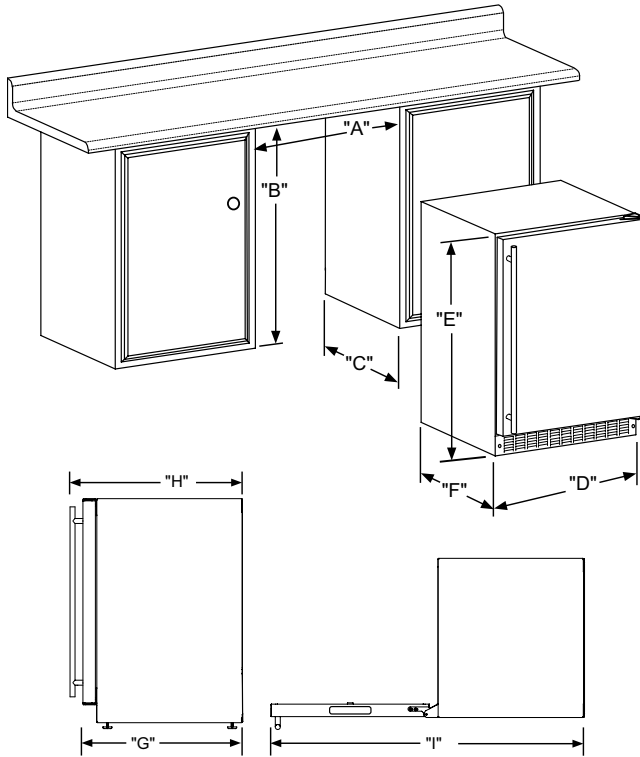

Product Dimensions

Panel Overlay Dimensions (Framed Door)

Rough-In Dimensions

A. Rough-In Width	24"	
B. Rough-In Height	Solid Door	34" to 35"
	Overlay Door	34" 1/4 to 35" 1/4
C. Rough-In Depth	24"	

Product Dimensions