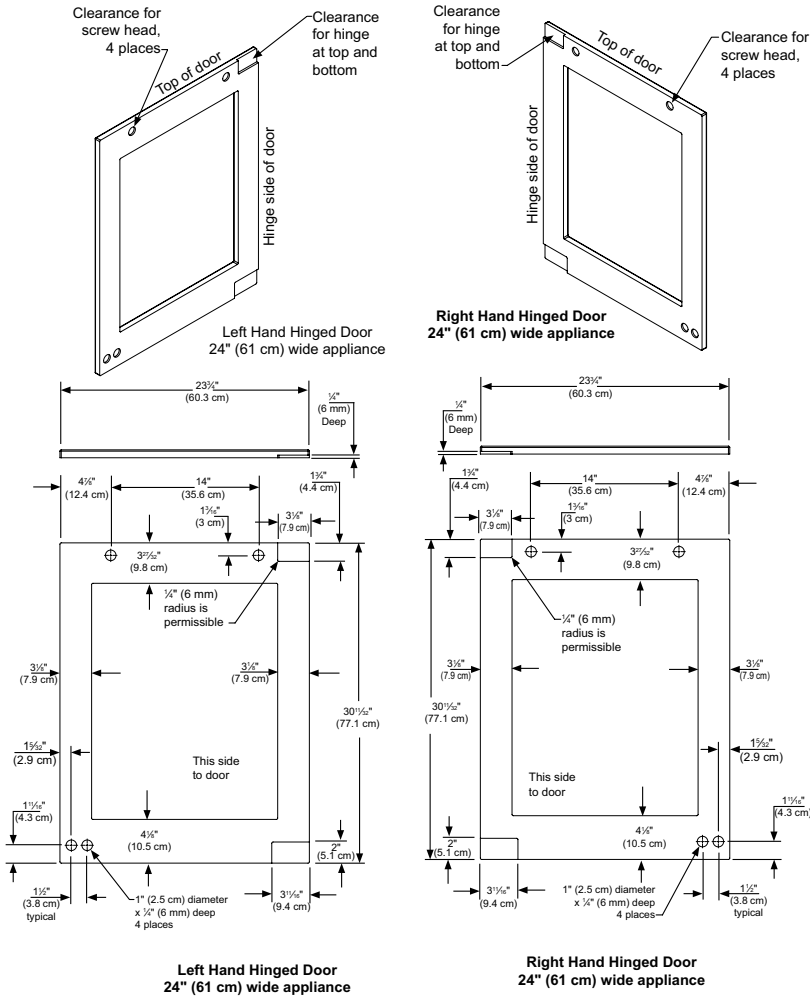

Ordering Options

Stainless Frame, Glass Door, Right Hinge, Stainless Designer Handle	ML24BRG2RS
Stainless Frame, Glass Door, Left Hinge, Stainless Designer Handle	ML24BRG2LS
Smooth Black Frame, Glass Door, Right Hinge, Black Designer Handle	ML24BRG2RB
Smooth Black Frame, Glass Door, Left Hinge, Black Designer Handle	ML24BRG2LB
Panel-Ready Framed Glass Door, Integrated Right Hinge (Handle Not Included)*	ML24BRF3RP
Panel-Ready Framed Glass Door, Integrated Left Hinge (Handle Not Included)*	ML24BRF3LP
Panel-Ready Solid Overlay Door, Integrated Right Hinge (Handle Not Included)*	ML24BRP3RP
Panel-Ready Solid Overlay Door, Integrated Left Hinge (Handle Not Included)*	ML24BRP3LP

Product Dimensions

Panel Overlay Dimensions (Framed Door)

Rough-In Dimensions

A. Rough-In Width	24"	
B. Rough-In Height	Solid Door	34" to 35"
	Overlay Door	34" 1/4 to 35" 1/4
C. Rough-In Depth	24"	

Product Dimensions

D. Width	23 7/8"	
E. Height	Solid Door	33 3/4" to 34 3/4"
	Overlay Door	34" to 35"
F. Depth	21 1/2"	
G. Depth to Front of Door	Solid Door	23 23/32"
	Overlay Door	22 7/8" Without Handle
H. Depth to Handle	25 21/32" (Stainless Steel)	
I. Depth with door at 90°	Solid Door	46 13/32"
	Overlay Door	46 1/2"

For comprehensive installation instructions, please visit www.marvelrefrigeration.com to access the owner's guide.

Panel Overlay Dimensions (Solid Door)

Left Hand Hinged Door
24" (61 cm) wide appliance

Right Hand Hinged Door
24" (61 cm) wide appliance