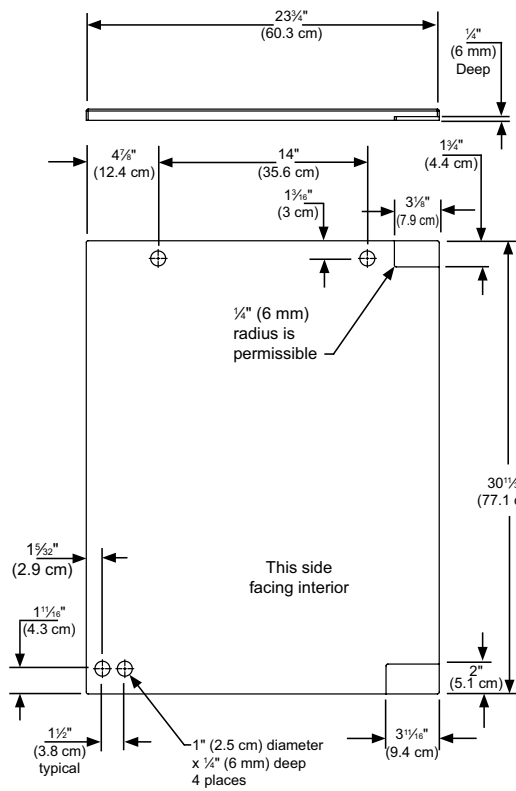

Product Dimensions

Panel Overlay Dimensions (Framed Door)

Rough-In Dimensions

A. Rough-In Width	24"	
B. Rough-In Height	Solid Door	34" to 35"
	Overlay Door	34" 1/4 to 35" 1/4
C. Rough-In Depth	24"	

Product Dimensions

D. Width	23 7/8"	
E. Height	Solid Door	33 3/4" to 34 3/4"
	Overlay Door	34" to 35"
F. Depth	21 1/2"	
G. Depth to Front of Door	Solid Door	23 23/32"
	Overlay Door	22 7/8" Without Handle
H. Depth to Handle	25 21/32" (Stainless Steel)	
I. Depth with door at 90°	Solid Door	46 13/32"
	Overlay Door	46 1/2"

For comprehensive installation instructions, please visit www.marvelrefrigeration.com to access the owner's guide.

Panel Overlay Dimensions (Solid Door)

Left Hand Hinged Door
24" (61 cm) wide appliance

Right Hand Hinged Door
24" (61 cm) wide appliance