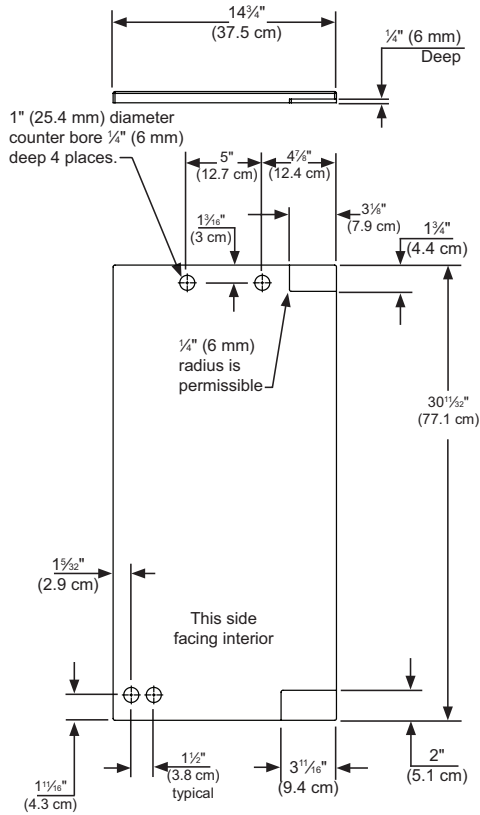

Product Dimensions

Panel Overlay Dimensions (Frame Door)

Rough-In Dimensions

A. Rough-In Width	15"	
B. Rough-In Height	Solid Door	34" to 35"
	Overlay Door	34" 1/4 to 35" 1/4
C. Rough-In Depth	24"	

Product Dimensions

D. Width	14 7/8"	
E. Height	Solid Door	33 3/4" to 34 3/4"
	Overlay Door	34" to 35"
F. Depth	21 1/2"	
G. Depth to Front of Door	Solid Door	23 23/32"
	Overlay Door	22 7/8" Without Handle
H. Depth to Handle	25 21/32" (Stainless Steel)	
I. Depth with door at 90°	Solid Door	37 13/32"
	Overlay Door	37 1/2"

For comprehensive installation instructions, please visit www.marvelrefrigeration.com to access the owner's guide.

Panel Overlay Dimensions (Solid Door)

Left Hand Hinged Door
15" (38.1 cm) wide appliance

Right Hand Hinged Door
15" (38.1 cm) wide appliance

Left Hand Hinged Door
15" (38.1 cm) wide appliance

Right Hand Hinged Door
15" (38.1 cm) wide appliance

For comprehensive installation instructions, please visit www.marvelrefrigeration.com to access the owner's guide.