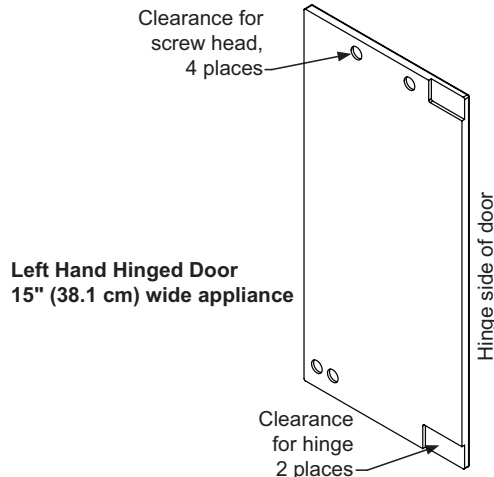

Panel Overlay Dimensions (Solid Door)

Left Hand Hinged Door
15" (38.1 cm) wide appliance