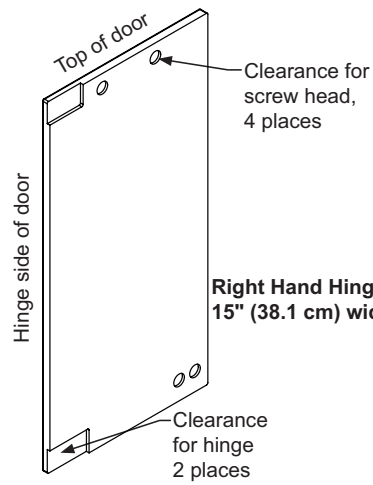

Product Dimensions

Panel Overlay Dimensions (Frame Door)

Rough-In Dimensions

A. Rough-In Width	15"	
B. Rough-In Height	Solid Door	34" to 35"
	Overlay Door	34" 1/4 to 35" 1/4
C. Rough-In Depth	24"	

Product Dimensions

D. Width	14 7/8"	
E. Height	Solid Door	33 3/4" to 34 3/4"
	Overlay Door	34" to 35"
F. Depth	21 1/2"	
G. Depth to Front of Door	Solid Door	23 23/32"
	Overlay Door	22 7/8" Without Handle
H. Depth to Handle	25 21/32" (Stainless Steel)	
I. Depth with door at 90°	Solid Door	37 13/32"
	Overlay Door	37 1/2"

Product Features

Interior Cabinet Finish	Black
Capacity	Up to 3 wine bottles or up to 75 12-oz cans
Shelving System	Cantilever
Shelf Fronts	Black Steel-Framed
Other Storage	NA
Interior Lighting	White LED
Toe Grill Finish	Black
Hinge	Classic Hinge
Handle	Slim Designer Handle (Panel Overlay Does Not Include Handle)
Control Type	Intuit™
Temperature Range	34° to 42° F
Lock	No
Electrical Requirements	120V / 60Hz / 15A
Length of Power Cord	6'
Shipping Weight	125 lbs
Finishes	Stainless Steel, Overlay, Black
Vacation Mode	Yes
Agency Approvals	CSA, ENERGY STAR

For comprehensive installation instructions, please visit www.marvelrefrigeration.com to access the owner's guide.

Panel Overlay Dimensions (Solid Door)

Left Hand Hinged Door
15" (38.1 cm) wide appliance