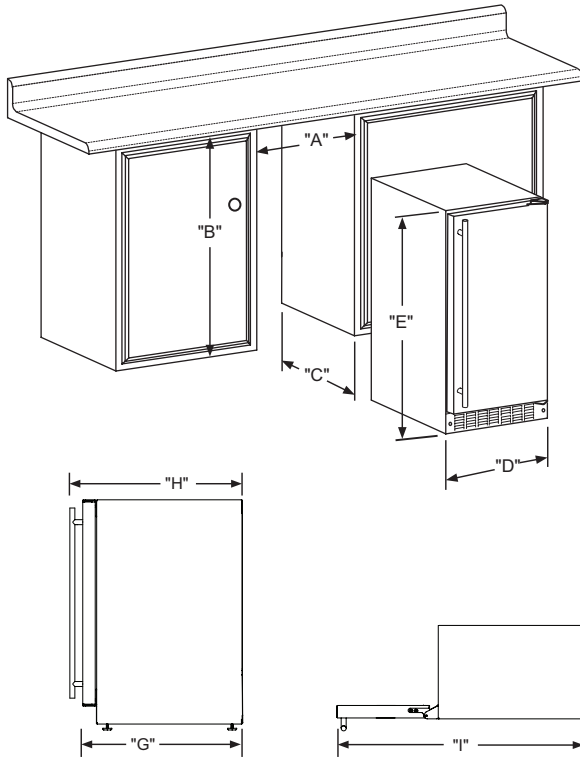

Product Dimensions

Panel Overlay Dimensions (Frame Door)

Rough-In Dimensions

A. Rough-In Width	15"	
B. Rough-In Height	Solid Door	34" to 35"
	Overlay Door	34" 1/4 to 35" 1/4
C. Rough-In Depth	24"	

Product Dimensions