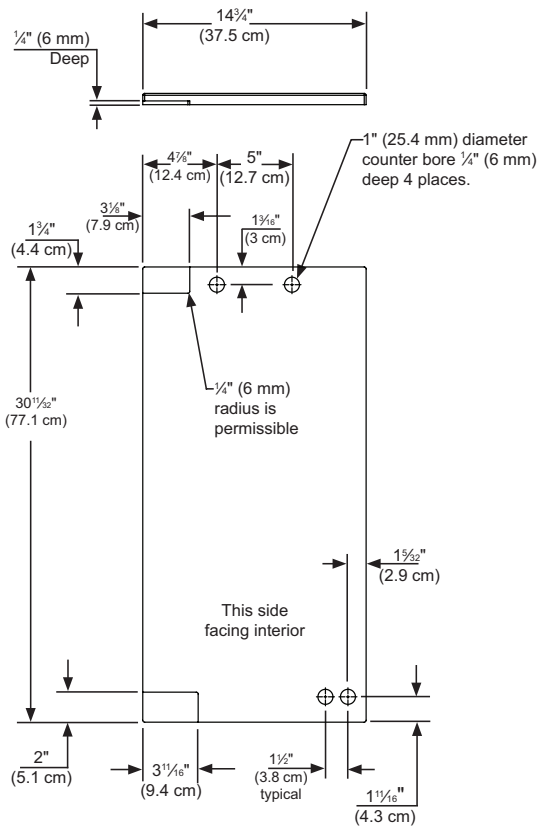

Product Dimensions

Panel Overlay Dimensions (Frame Door)

Rough-In Dimensions

A. Rough-In Width	15"	
B. Rough-In Height	Solid Door	34" to 35"
	Overlay Door	34" 1/4 to 35" 1/4
C. Rough-In Depth	24"	

Product Dimensions

D. Width	14 7/8"	
E. Height	Solid Door	33 3/4" to 34 3/4"
	Overlay Door	34" to 35"
F. Depth	21 1/2"	
G. Depth to Front of Door	Solid Door	23 23/32"
	Overlay Door	22 7/8" Without Handle
H. Depth to Handle	25 21/32" (Stainless Steel)	
I. Depth with door at 90°	Solid Door	37 13/32"
	Overlay Door	37 1/2"

For comprehensive installation instructions, please visit www.marvelrefrigeration.com to access the owner's guide.

Panel Overlay Dimensions (Solid Door)

Left Hand Hinged Door
15" (38.1 cm) wide appliance

Right Hand Hinged Door
15" (38.1 cm) wide appliance

Left Hand Hinged Door
15" (38.1 cm) wide appliance

Right Hand Hinged Door
15" (38.1 cm) wide appliance

For comprehensive installation instructions, please visit www.marvelrefrigeration.com to access the owner's guide.