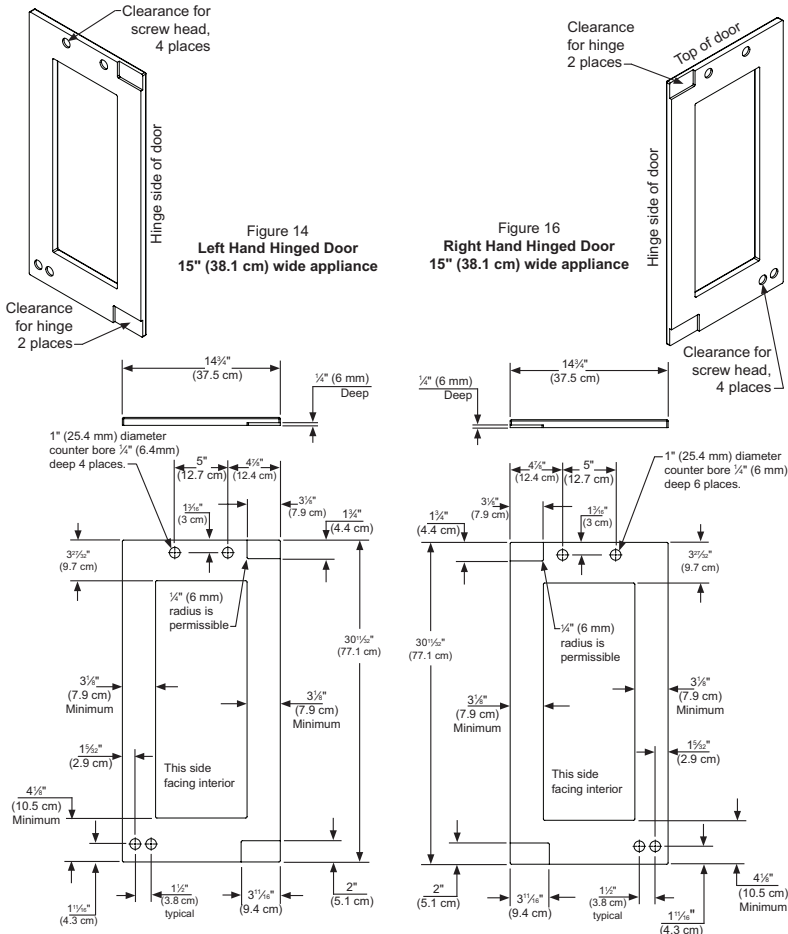

Ordering Options

Stainless Frame, Glass Door, Right Hinge, Stainless Designer Handle	ML15BCG2RS
Stainless Frame, Glass Door, Left Hinge, Stainless Designer Handle	ML15BCG2LS
Smooth Black Frame, Glass Door, Right Hinge, Black Designer Handle	ML15BCG2RB
Smooth Black Frame, Glass Door, Left Hinge, Black Designer Handle	ML15BCG2LB
Panel-Ready Framed Glass Door, Integrated Right Hinge (Handle Not Included)*	ML15BCF3RP
Panel-Ready Framed Glass Door, Integrated Left Hinge (Handle Not Included)*	ML15BCF3LP
Panel-Ready Solid Overlay Door, Integrated Right Hinge (Handle Not Included)*	ML15BCP3RP
Panel-Ready Solid Overlay Door, Integrated Left Hinge (Handle Not Included)*	ML15BCP3LP

Product Dimensions

Panel Overlay Dimensions (Frame Door)

Rough-In Dimensions

A. Rough-In Width	15"	
B. Rough-In Height	Solid Door	34" to 35"
	Overlay Door	34" 1/4 to 35" 1/4
C. Rough-In Depth	24"	

Product Dimensions

D. Width	14 7/8"	
E. Height	Solid Door	33 3/4" to 34 3/4"
	Overlay Door	34" to 35"
F. Depth	21 1/2"	
G. Depth to Front of Door	Solid Door	23 23/32"
	Overlay Door	22 7/8" Without Handle
H. Depth to Handle	25 21/32" (Stainless Steel)	
I. Depth with door at 90°	Solid Door	37 13/32"
	Overlay Door	37 1/2"

For comprehensive installation instructions, please visit www.marvelrefrigeration.com to access the owner's guide.

Panel Overlay Dimensions (Solid Door)

Left Hand Hinged Door
15" (38.1 cm) wide appliance