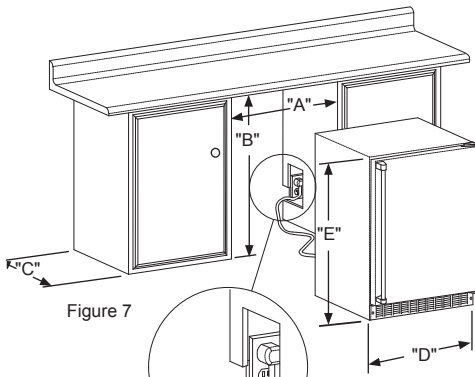

Figure 7

Figure 7a

If necessary to gain clearance inside the rough-in opening a hole can be cut through the adjacent cabinet and the power cord routed through this hole to a power outlet. Another way to increase the available opening depth is to recess the power outlet into the rear wall to gain the thickness of the power cord plug. Not all recessed outlet boxes will work for this application as they are too narrow, but a recessed outlet box equivalent to Arlington #DVFRIW is recommended for this application, (see Figure 8).

Figure 8

MODEL	ROUGH-IN OPENING DIMENSIONS			CABINET DIMENSIONS					
	"A"	"B"	"C"	"D"	"E"	"F"	"G"	"H"	"J"
MP15BCG	15" (38.1 cm)	**34" to 35" (86.4 to 88.9 cm)	*	14 7/8" (37.8 cm)	33 3/4" to 34 3/4" (85.7 to 88.3 cm)	23 23/32" (60.2 cm)	26 7/32" (66.6 cm)	37 13/32" (95 cm)	17 1/16" (44.3 cm)
MP15BCF	15" (38.1 cm)	**34 1/4" to 35 1/4" (87 to 89.5 cm)	*	14 7/8" (37.8 cm)	34" to 35" (86.4 to 88.9 cm)	22 7/8" (58.1 cm)	-	7 1/2" (95.2 cm)	14 1/8" (35.9 cm)
MP24**S	24" (61 cm)	**34" to 35" (86.4 to 88.9 cm)	*	23 7/8" (60.7 cm)	33 3/4" to 34 3/4" (85.7 to 88.3 cm)	23 23/32" (60.2 cm)	26 7/32" (66.6 cm)	46 13/32" (117.9 cm)	26 7/16" (67.2 cm)
MP24**G	24" (61 cm)	**34" to 35" (86.4 to 88.9 cm)	*	23 7/8" (60.7 cm)	33 3/4" to 34 3/4" (85.7 to 88.3 cm)	23 23/32" (60.2 cm)	26 7/32" (66.6 cm)	46 13/32" (117.9 cm)	26 7/16" (67.2 cm)
MP24**F	24" (61 cm)	**34 1/4" to 35 1/4" (87 to 89.5 cm)	*	23 7/8" (60.7 cm)	34" to 35" (86.4 to 88.9 cm)	22 7/8" (58.1 cm)	-	46 1/2" (118.1 cm)	23 1/8" (58.7 cm)