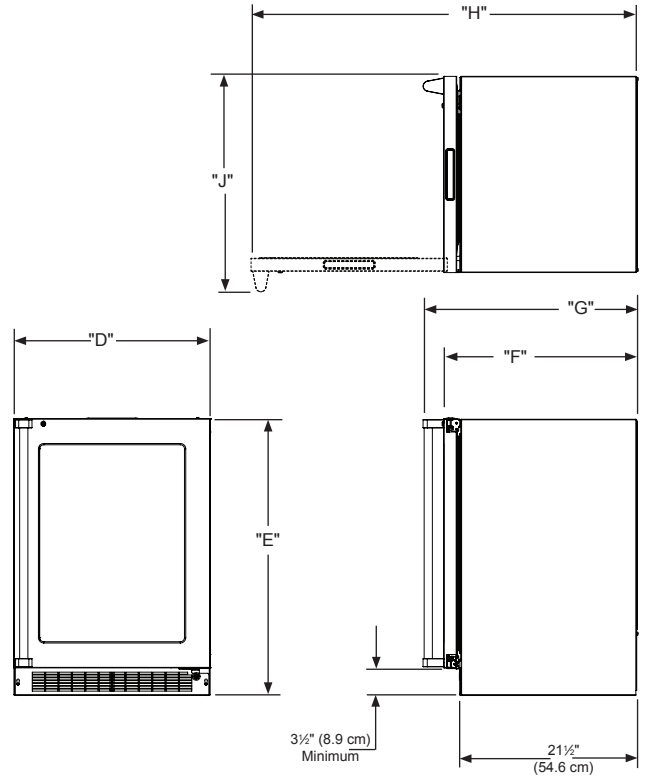

Figure 8

MODEL	ROUGH-IN OPENING DIMENSIONS			CABINET DIMENSIONS					
	"A"	"B"	"C"	"D"	"E"	"F"	"G"	"H"	"J"
MP15BCG	15" (38.1 cm)	**34" to 35" (86.4 to 88.9 cm)	*	14 7/8" (37.8 cm)	33 3/4" to 34 3/4" (85.7 to 88.3 cm)	23 23/32" (60.2 cm)	26 7/32" (66.6 cm)	37 13/32" (95 cm)	17 1/16" (44.3 cm)
MP15BCF	15" (38.1 cm)	**34 1/4" to 35 1/4" (87 to 89.5 cm)	*	14 7/8" (37.8 cm)	34" to 35" (86.4 to 88.9 cm)	22 7/8" (58.1 cm)	-	7 1/2" (95.2 cm)	14 1/8" (35.9 cm)
MP24**S	24" (61 cm)	**34" to 35" (86.4 to 88.9 cm)	*	23 7/8" (60.7 cm)	33 3/4" to 34 3/4" (85.7 to 88.3 cm)	23 23/32" (60.2 cm)	26 7/32" (66.6 cm)	46 13/32" (117.9 cm)	26 7/16" (67.2 cm)
MP24**G	24" (61 cm)	**34" to 35" (86.4 to 88.9 cm)	*	23 7/8" (60.7 cm)	33 3/4" to 34 3/4" (85.7 to 88.3 cm)	23 23/32" (60.2 cm)	26 7/32" (66.6 cm)	46 13/32" (117.9 cm)	26 7/16" (67.2 cm)
MP24**F	24" (61 cm)	**34 1/4" to 35 1/4" (87 to 89.5 cm)	*	23 7/8" (60.7 cm)	34" to 35" (86.4 to 88.9 cm)	22 7/8" (58.1 cm)	-	46 1/2" (118.1 cm)	23 1/8" (58.7 cm)

Width	23 7/8"
Interior Finish	Black
Capacity	Up to 190 12-oz cans
Shelving System	Cantilever
Shelf Fronts	Stainless Steel
Other Storage	MaxStore™ Utility Bin
Interior Lighting	2 LED Pods
Toe Grill Finish	Stainless Steel
Hinge	Soft Close Integrated Hinge
Handle	Professional

Control Type	Intuit™
Temperature Range	34° - 42° F
Lock	Yes
Electrical Requirements	120V / 60Hz / 15A
Length of Power Cord	5'
Product Dimensions	23 7/8" W x 33 3/4" H x 21 1/2" D
Depth to Front of Door	23 23/32"
Depth to Handle	26 7/32"
Depth with door at 90°	46 13/32"
Shipping Weight	160 lbs